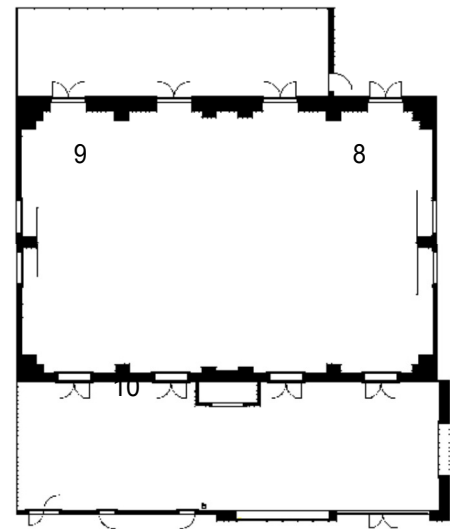

Tagungsräume	Theater	Classroom	Reception	Banquet	U-shape	Room size in sq.m	Room length in metres	Room width in metres	Room height in metres	Hall rental in EUR from			
										All-day	Half-day up to 4 hrs	Exhibition	
2. Floor - Classic Salons													
1	Salon Ehrlich I	40	24	35	30	19	43	5,90	7,40	2,70	290	170	580
2	Salon Ehrlich II	40	24	35	30	19	43	5,90	7,40	2,70	290	170	580
	Salon Ehrlich I + II	80	50	70	60	30	87	11,80	7,40	2,70	550	320	1.100
3	Salon Einstein I	40	24	35	30	19	43	5,90	7,40	2,70	290	170	580
4	Salon Einstein II	40	24	35	30	19	43	5,90	7,40	2,70	290	170	580
	Salon Einstein I + II	80	50	70	60	30	87	11,80	7,40	2,70	550	320	1.100
5	Salon Virchow I	40	24	35	30	19	43	5,90	7,40	2,70	290	170	580
6	Salon Virchow II	40	24	35	30	19	59	11,00	5,90	2,70	290	170	580
	Salon Virchow I + II*	80	50	70	60	30	102	17,30	5,90	2,70	550	320	1.100
7	Foyer 2. Etage	150					159	27,00	5,90	2,70	-	-	-
3. Floor - Conference- and Ballroom													
8	Saal Döblin I	160	100	170	100	40	174	11,60	15,00	5,00	1.200	680	2.400
9	Saal Döblin II	160	100	170	100	40	174	11,60	15,00	5,00	1.200	680	2.400
	Saal Döblin I + II	320	240	350	280 (240**)	70	350	23,30	15,00	5,00	2.300	1.300	4.600
10	Foyer Saal Döblin	150					179	23,90	7,50	2,70	-	-	-

Suite Features

- 16 luxury sky suites from 42m² up to 90m²
- Located on 37th floor with unique view all features from Park Inn Hotel available
- panorama rooftop terrace
- Executive lounge
- Check in / out via new hotel app