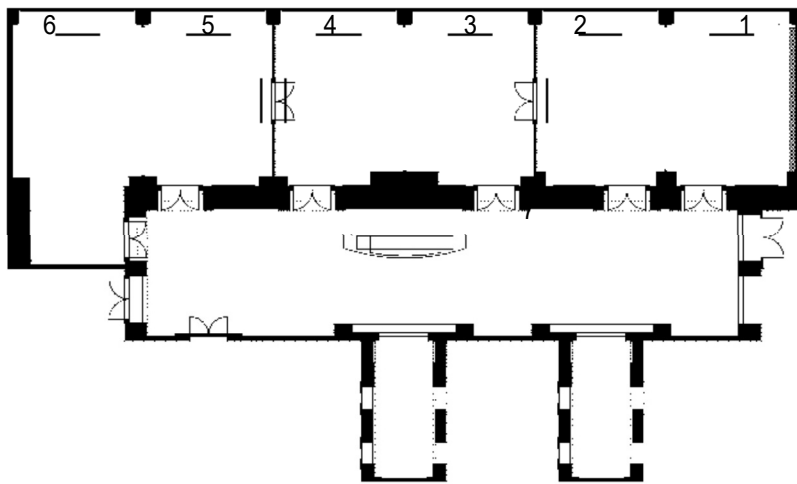

Tagungsräume	Theater	Classroom	Reception	Banquet	U-shape	Room size in sq.m	Room length in metres	Room width in metres	Room height in metres	Hall rental in EUR from			
										All-day	Half-day up to 4 hrs	Exhibition	
2. Floor - Classic Salons													
1	Salon Ehrlich I	40	24	35	30	19	43	5,90	7,40	2,70	290	170	580
2	Salon Ehrlich II	40	24	35	30	19	43	5,90	7,40	2,70	290	170	580
	Salon Ehrlich I + II	80	50	70	60	30	87	11,80	7,40	2,70	550	320	1.100
3	Salon Einstein I	40	24	35	30	19	43	5,90	7,40	2,70	290	170	580
4	Salon Einstein II	40	24	35	30	19	43	5,90	7,40	2,70	290	170	580
	Salon Einstein I + II	80	50	70	60	30	87	11,80	7,40	2,70	550	320	1.100
5	Salon Virchow I	40	24	35	30	19	43	5,90	7,40	2,70	290	170	580
6	Salon Virchow II	40	24	35	30	19	59	11,00	5,90	2,70	290	170	580
	Salon Virchow I + II*	80	50	70	60	30	102	17,30	5,90	2,70	550	320	1.100
7	Foyer 2. Etage	150					159	27,00	5,90	2,70	-	-	-
3. Floor - Conference- and Ballroom													
8	Saal Döblin I	160	100	170	100	40	174	11,60	15,00	5,00	1.200	680	2.400
9	Saal Döblin II	160	100	170	100	40	174	11,60	15,00	5,00	1.200	680	2.400
	Saal Döblin I + II	320	240	350	280 (240**)	70	350	23,30	15,00	5,00	2.300	1.300	4.600
10	Foyer Saal Döblin	150					179	23,90	7,50	2,70	-	-	-

Suite Features

- 16 luxury sky suites from 42m² up to 90m²
- Located on 37th floor with unique view all features from Park Inn Hotel available
- panorama rooftop terrace
- Executive lounge
- Check in / out via new hotel app